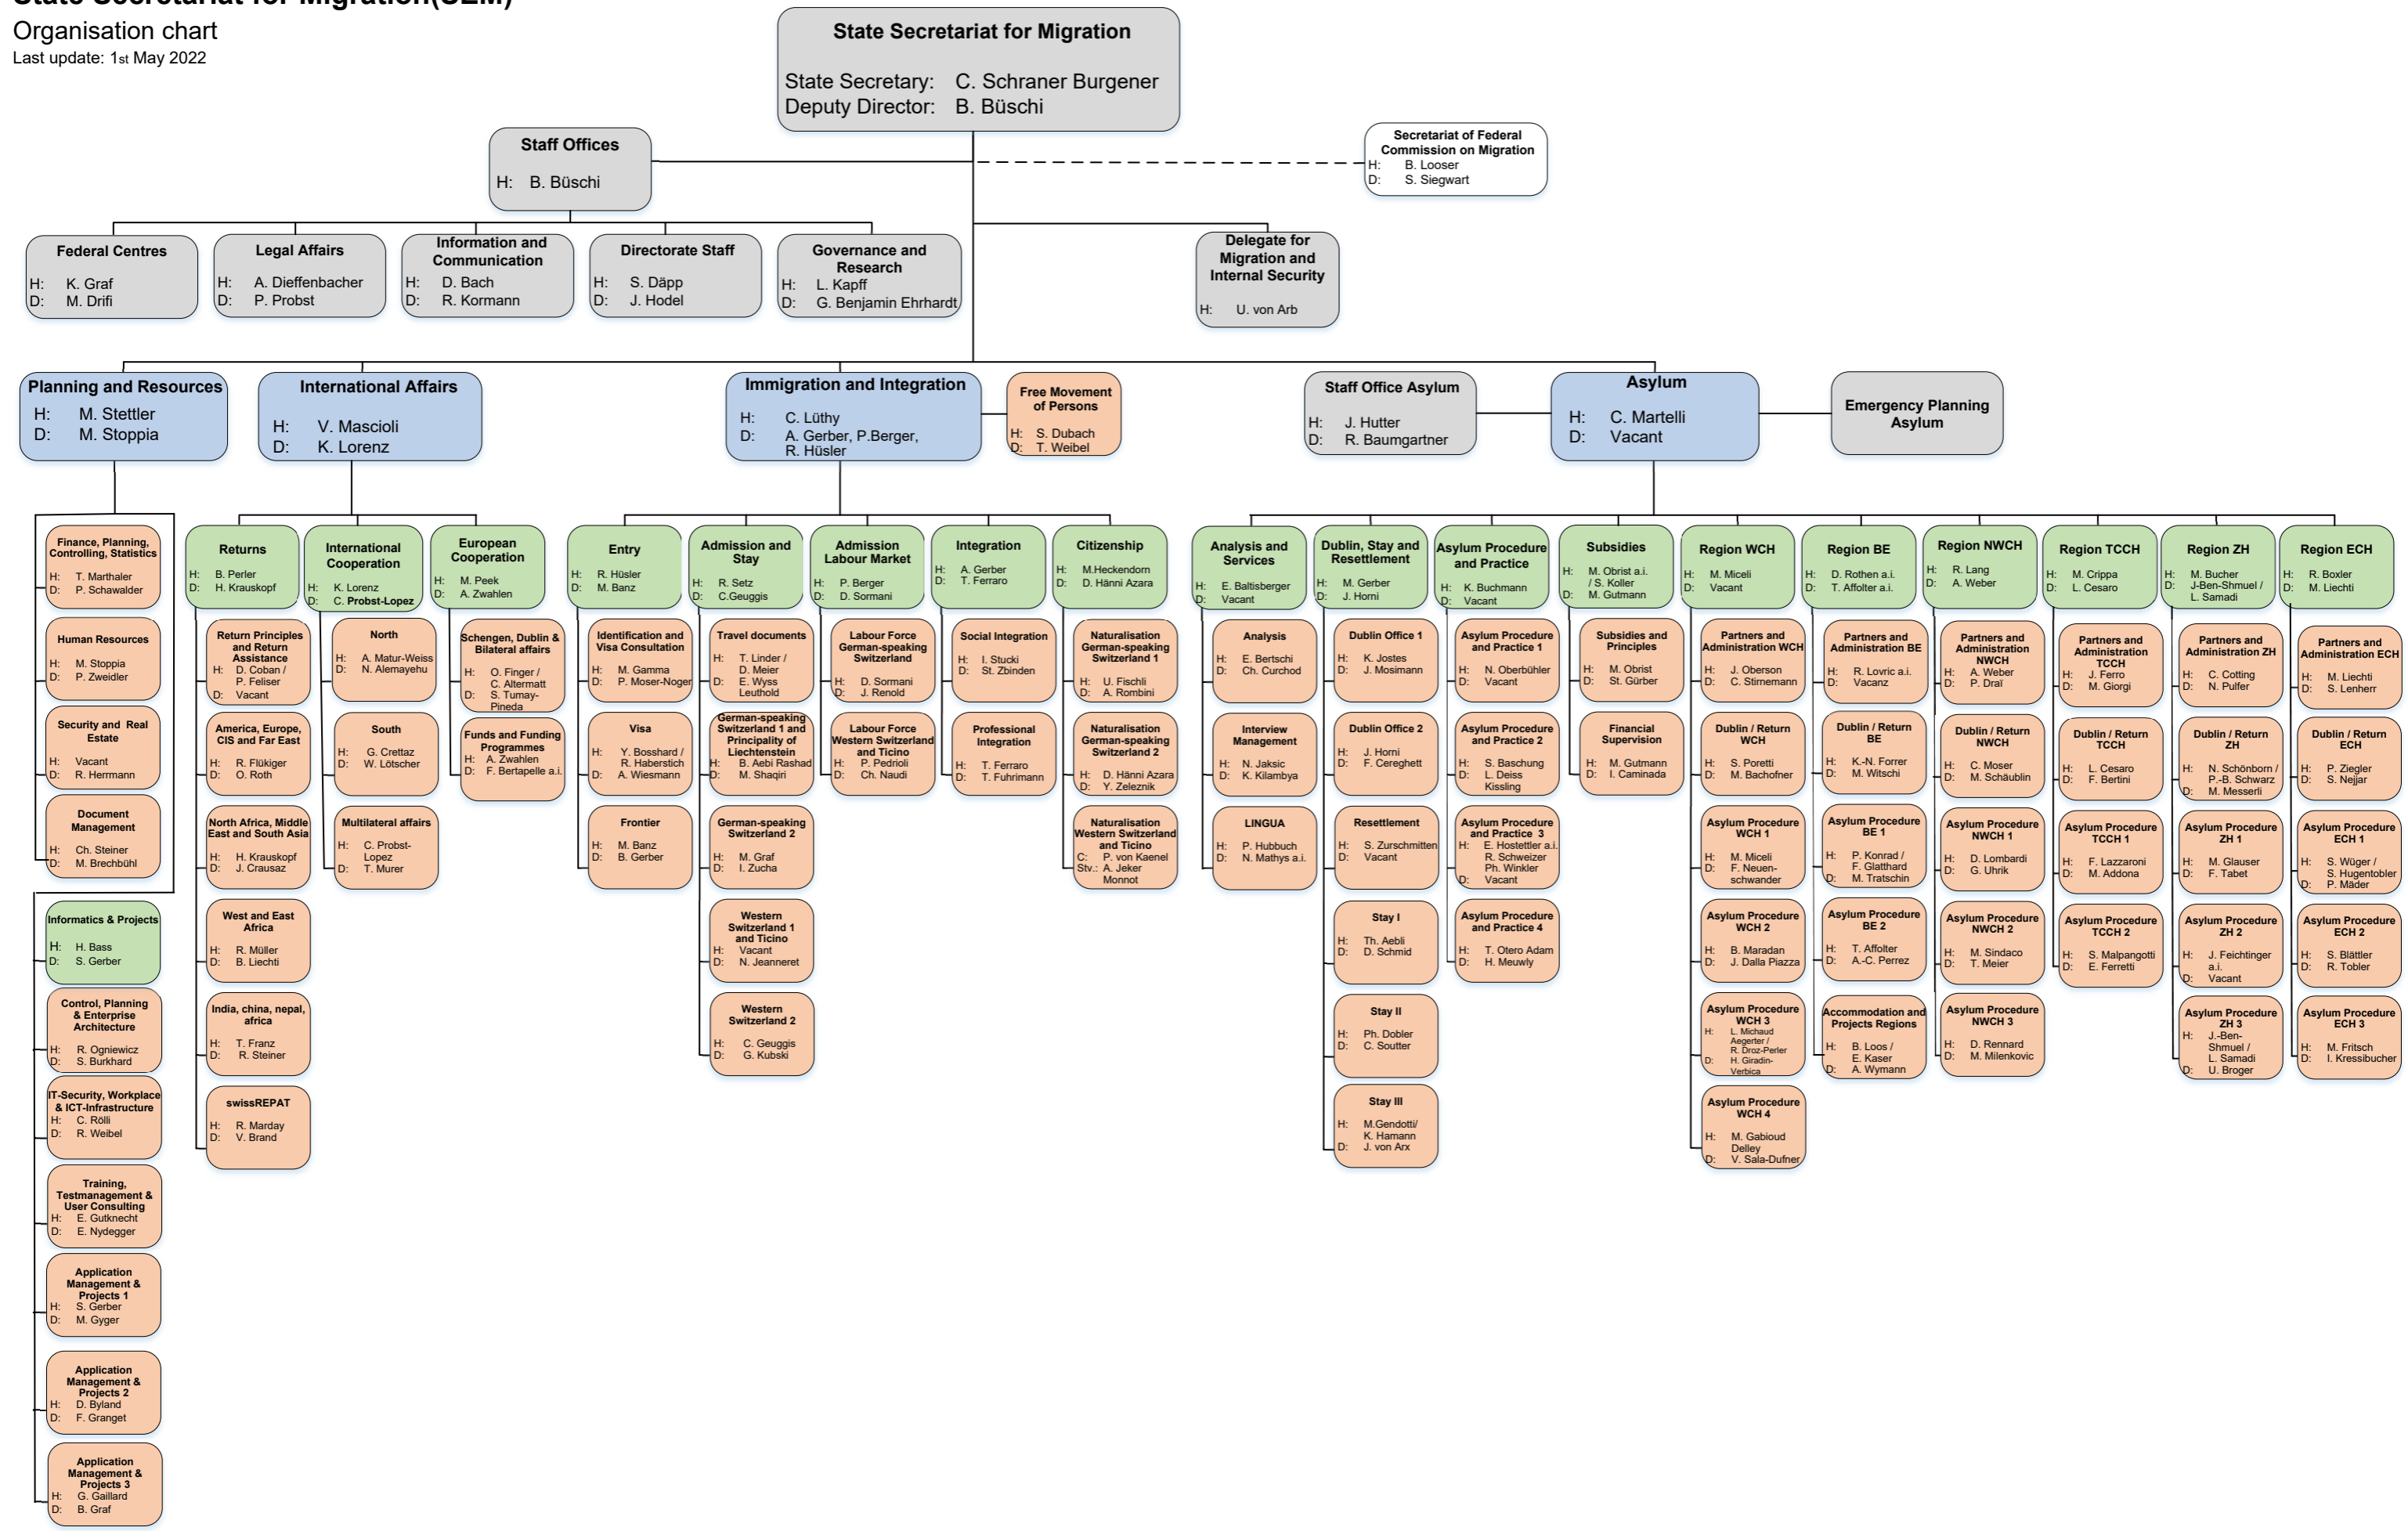

State Secretariat for Migration(SEM)

Organisation chart

Last update: 1st May 2022

- Director / Staff offices
- Directorates
- Divisions
- Sections